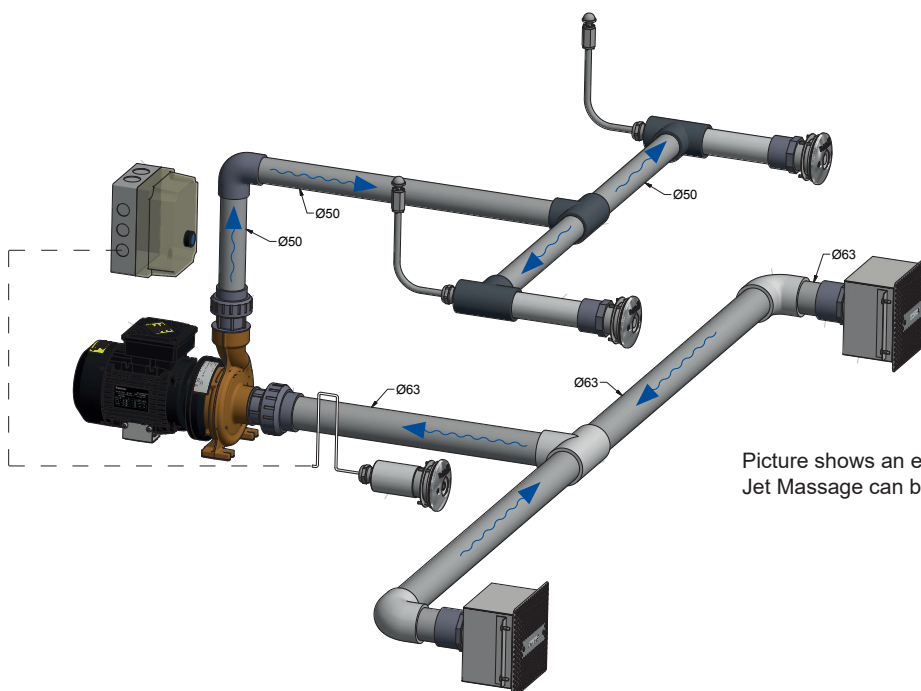

Picture shows an example on a installation with two nozzles. Jet Massage can be varied with 1, 2, 4 or 6 nozzles.

= Meets requirements of pool standard